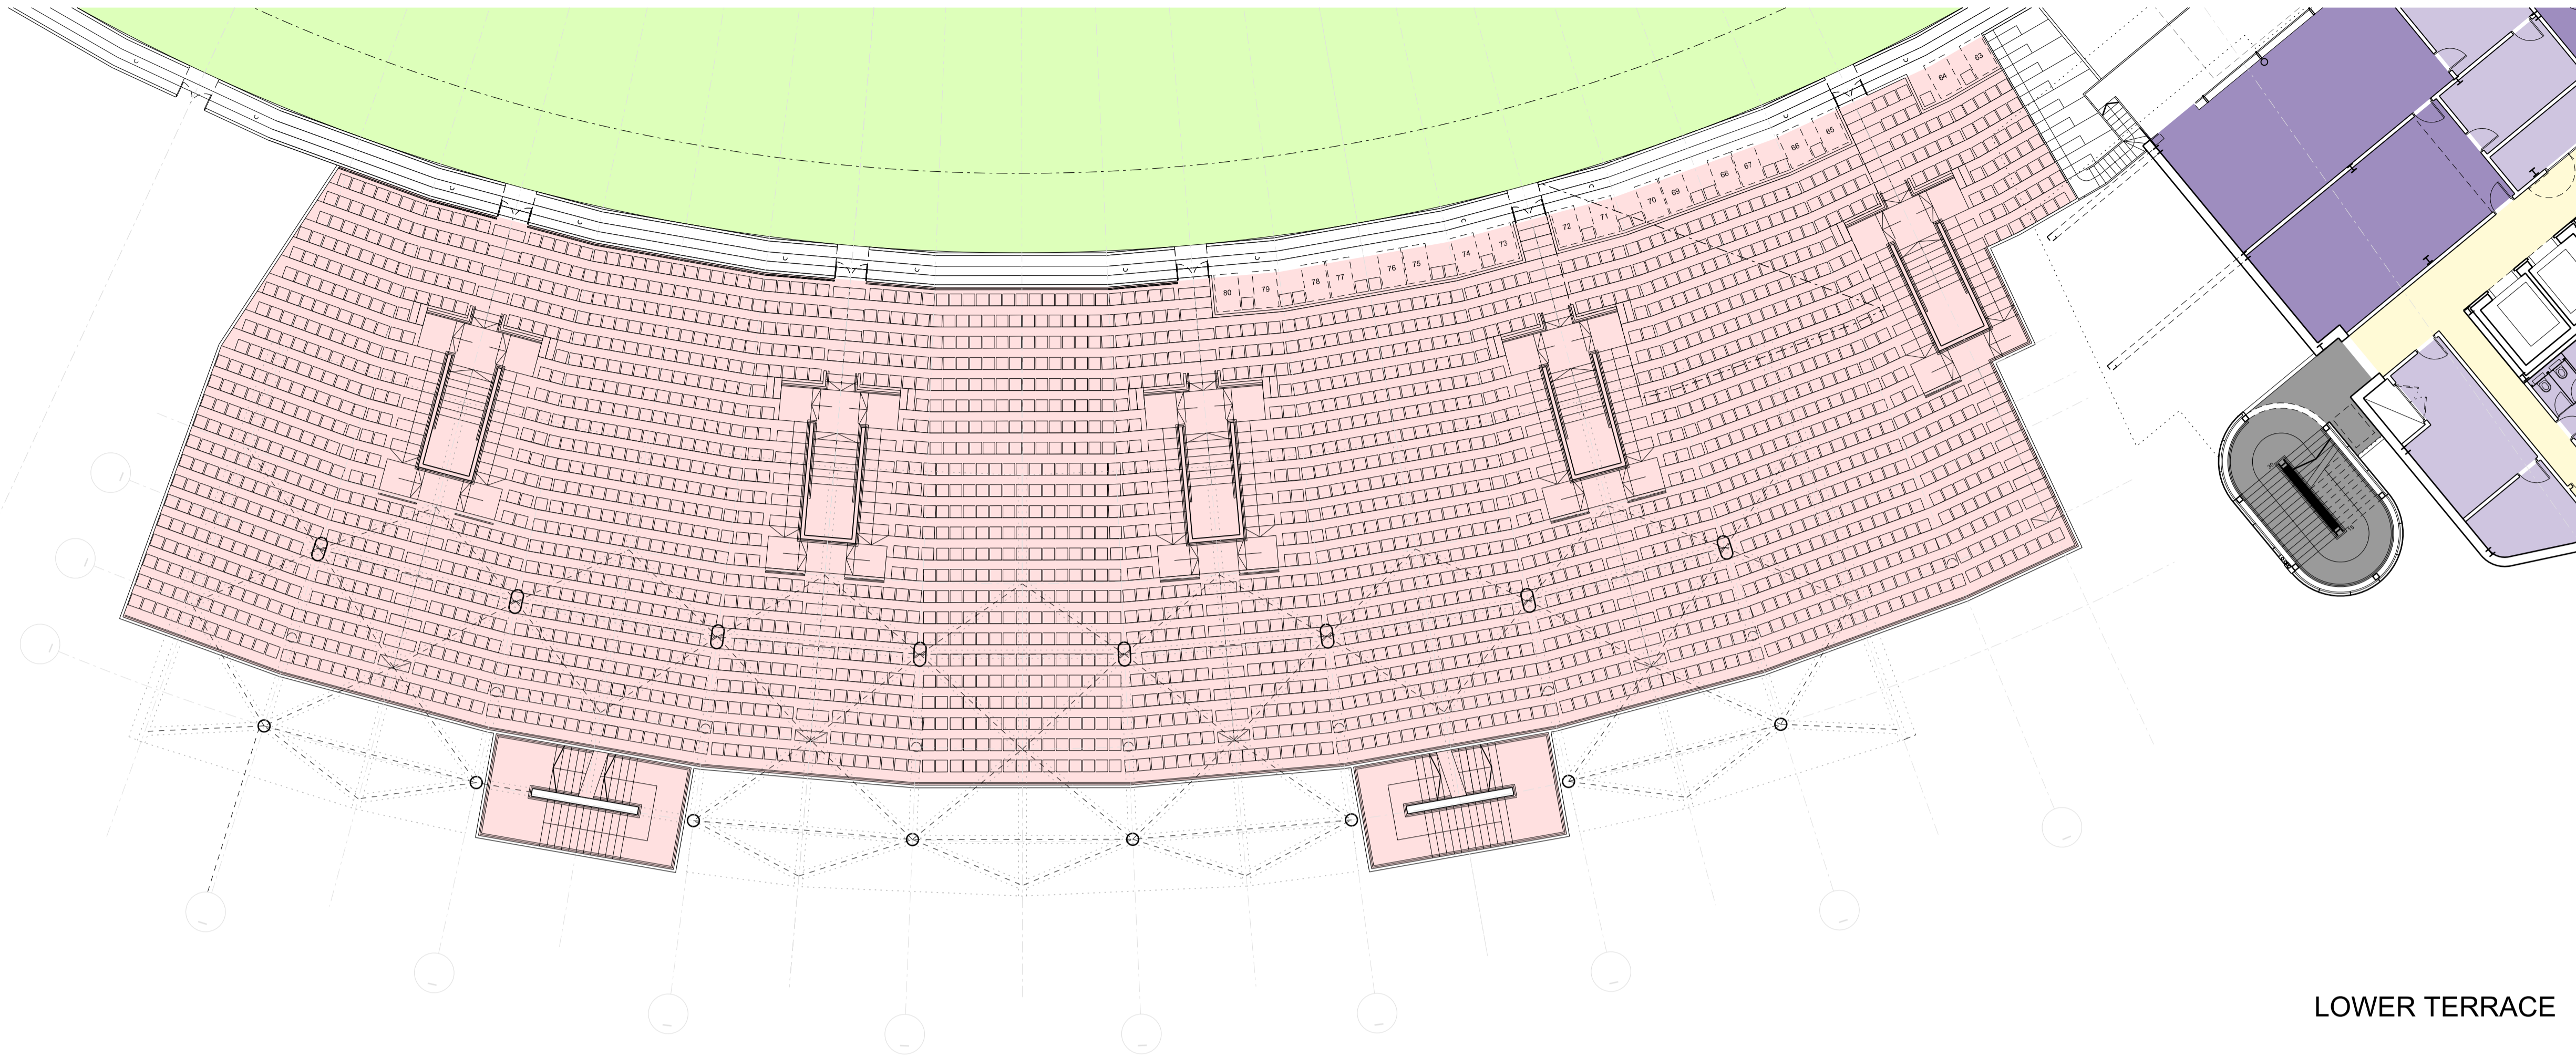

Upper terrace seating total = 1, 845

LOWER TERRACE

UPPER TERRACE

Rev A	ROC	AC	15.09.09
General update for Planning Application			
Rev -	ROC	AC	20.08.09

BDP.

11 Ducie Street
P.O. Box 85, Piccadilly Basin
Manchester M60 3JA
United Kingdom
T +44 (0)161 828 2200
F +44 (0)161 828 2235
www.bdp.com

South West Tier
Lower / Upper Tier