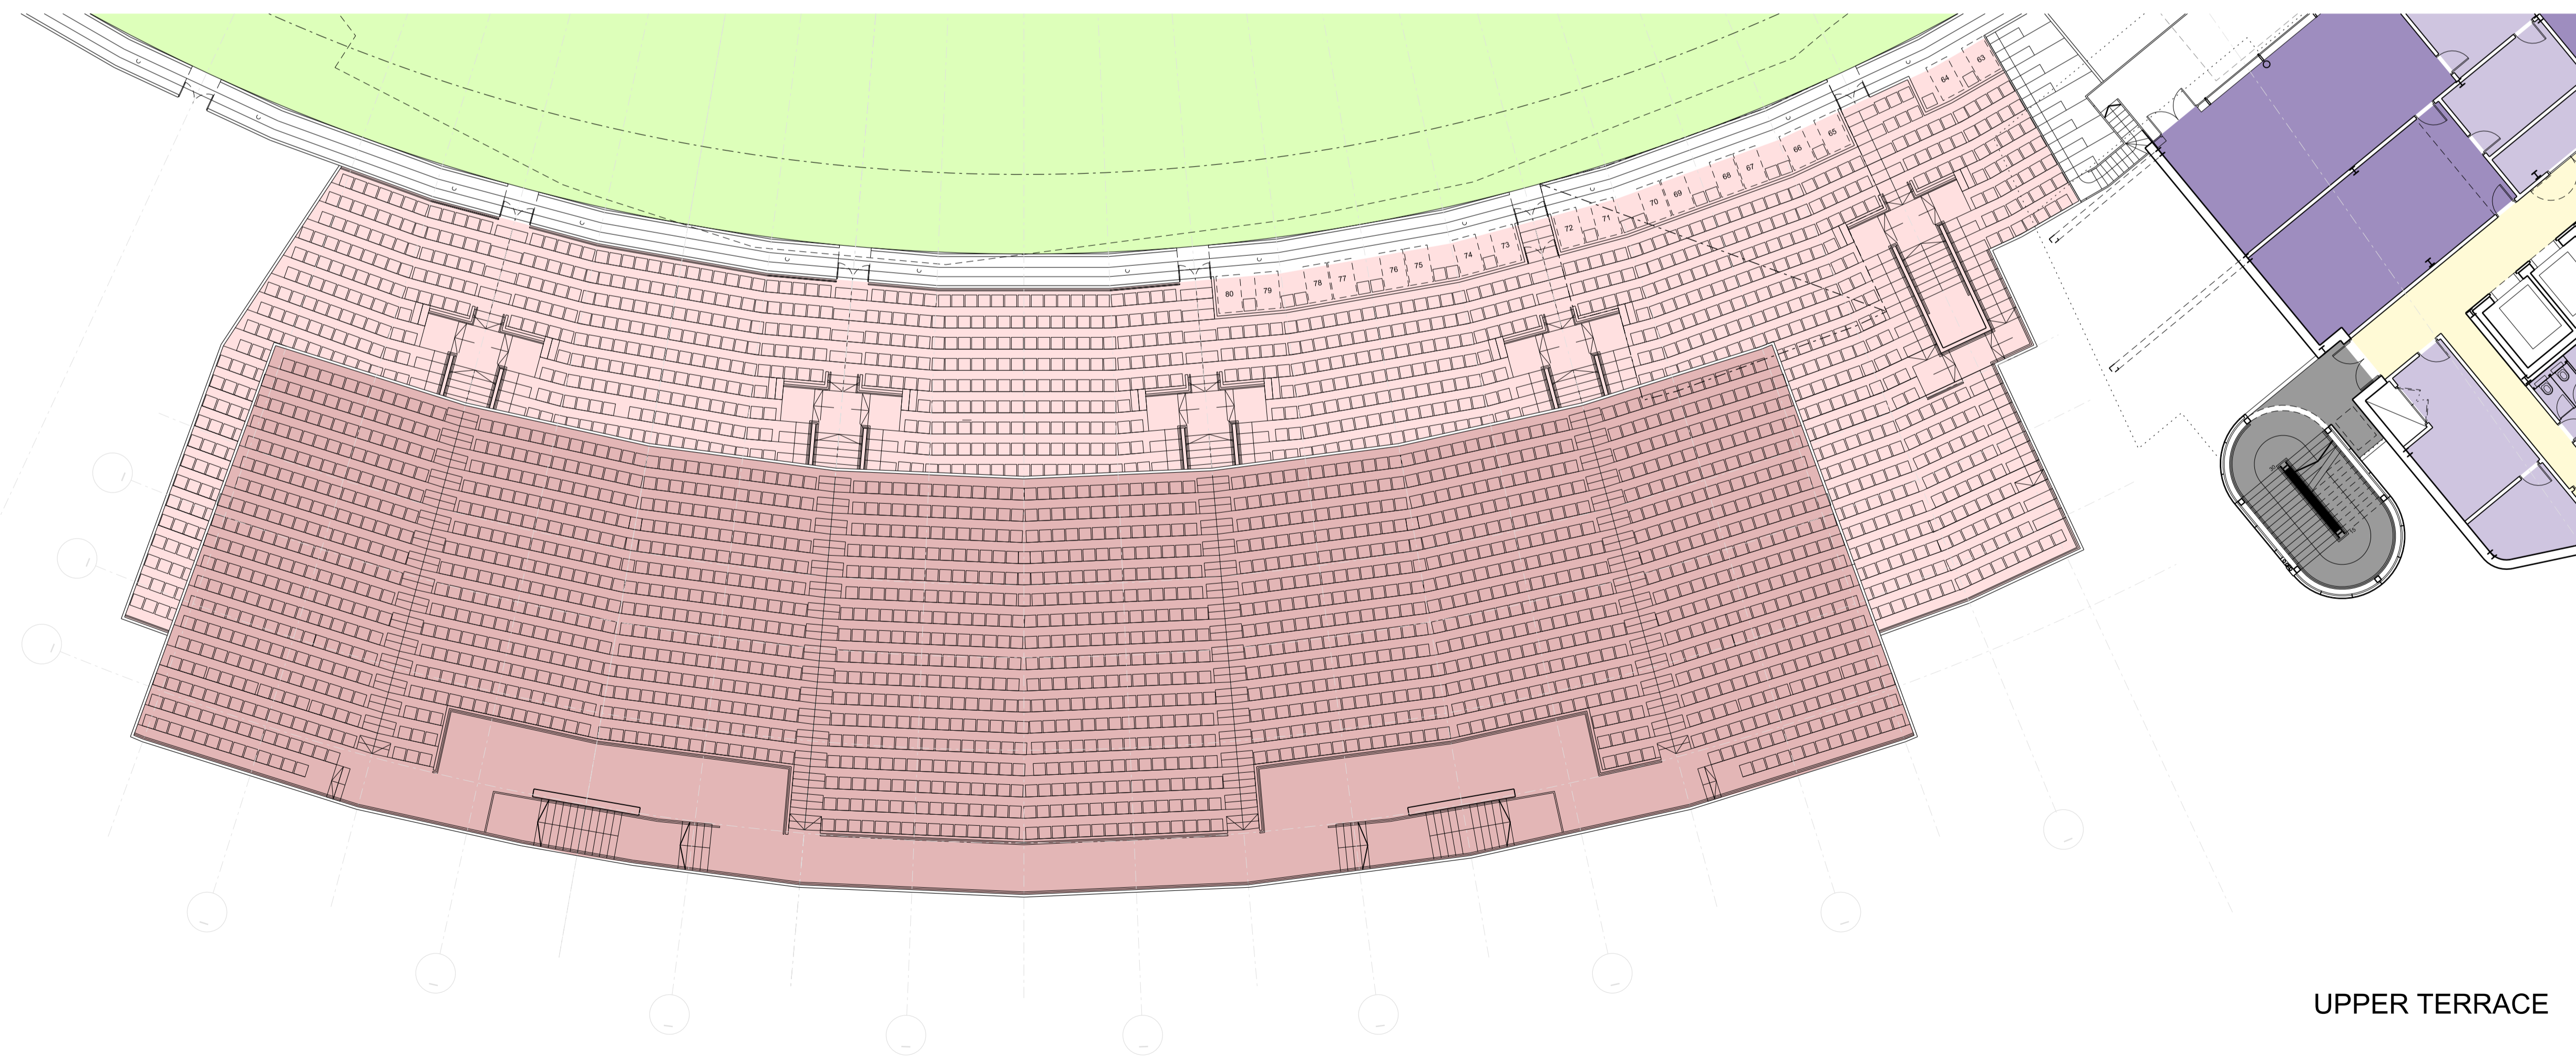

Upper terrace seating total = 1, 845

LOWER TERRACE

UPPER TERRACE

Rev A	ROC	AC	15.09.09
General update for Planning Application			
Rev -	ROC	AC	20.08.09

BDP.

11 Ducie Street
P.O. Box 85, Piccadilly Basin
Manchester M60 3JA
United Kingdom
T +44 (0)161 828 2200
F +44 (0)161 828 2235
www.bdp.com

South West Tier
Lower / Upper Tier